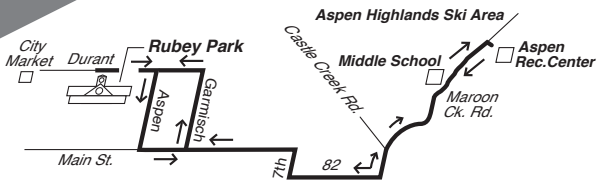

Downtowner

Downtowner App offers access to FREE transportation around Aspen. Download the App to request a ride, review boundaries and get information. Operates 8 a.m. – 11 p.m.

Highlands:

6:45 a.m. – 8:00 p.m.

Starts Dec. 9

Operates from Dec. 9, 2017 – April 8, 2018

Continuous departures from Rubey Park and Aspen Highlands Village between 8:00 a.m. and 4:30 p.m. Before and after these hours:

Outbound: :15 and :45

Inbound: :00 and :30

Galena Street:

8:15 a.m. – 5:00 p.m.

Note New Route

Stops on demand anywhere along the route.

Departures every 10 minutes.

Cross-Town:

7:54 a.m. – 9:00 p.m.