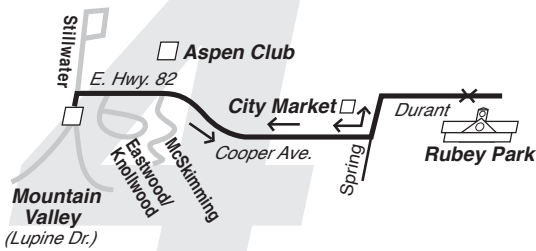

Inbound: :00 and :30

Galena Street:

8:15 a.m. – 5:00 p.m.

Note New Route

Stops on demand anywhere along the route.

Departures every 10 minutes.

Cross-Town:

7:54 a.m. – 9:00 p.m.

Outbound: From Rubey Park to Aspen Club at :24 and :54 past each hour. From Rubey Park to Harris Hall at :06 and :36 past each hour.

Inbound: From Aspen Club at :00 and :30 past each hour. From Harris Hall at :15 and :45 past each hour.

Mountain Valley Dial-a-Ride:

6:30 a.m. – 1:45 a.m.

4

FREE along Hwy 82 corridor / \$1 for door-to-door service

Dial a Ride: Door-to-door service to some neighborhoods for \$1 fare. Call 970-920-9999 for information and requests.

Outbound: Departs Rubey Park at :15 and :45

Inbound: Departs Lupine Drive at :00 and :30

Disabled

RFTA provides paratransit services for persons with disabilities. For paratransit service within Aspen and to the airport call **970-384-4955**. For paratransit service in Glenwood Springs and Carbondale call 970-384-4855.