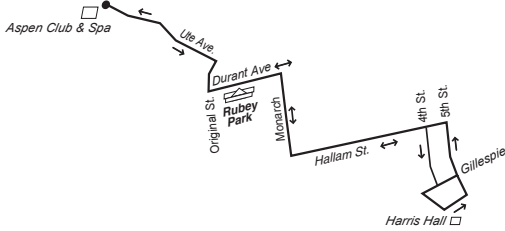

Inbound: :00 and :30

Galena Street:

8:15 a.m. – 5:00 p.m.

Note New Route

Stops on demand anywhere along the route.

Departures every 10 minutes.

Cross-Town:

7:54 a.m. – 9:00 p.m.