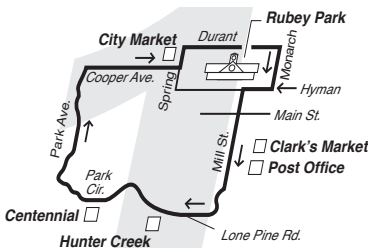

FREE CITY OF ASPEN SHUTTLES

THE CITY OF ASPEN

Effective 11/23/17 – 4/15/18

(Unless Otherwise Noted)

Hunter Creek:

6:25 a.m. – 2:00 a.m.

1

Outbound: Departs Rubey Park at :00 and :20 and :40 past each hour.

Inbound: Departs Hunter Creek at :05, :25 and :45 past each hour. Departs Centennial at :08, :28 and :48 past each hour.

Cemetery Lane:

6:42 a.m. – 2:00 a.m.

2

Outbound: Departs Rubey Park at :00 and :30 past each hour.

Inbound: Departs Red Butte Drive at :12 and :42 past each hour.

Castle/Maroon:

6:20 a.m. – 2:00 a.m.

3

Outbound: Departs Rubey Park at :00, :20 and :40 past each hour from 6:20 a.m. – 2:00 a.m. Departs Castle Ridge at :07, :27 and :47 past each hour.

Inbound: :00 and :30

Galena Street:

8:15 a.m. – 5:00 p.m.

Note New Route

Stops on demand anywhere along the route.

Departures every 10 minutes.

Cross-Town:

7:54 a.m. – 9:00 p.m.