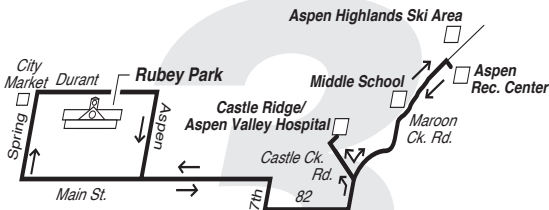

Inbound: Departs Hunter Creek at :05, :25 and :45 past each hour. Departs Centennial at :08, :28 and :48 past each hour.

Cemetery Lane:

6:42 a.m. – 2:00 a.m.

2

Outbound: Departs Rubey Park at :00 and :30 past each hour.

Inbound: Departs Red Butte Drive at :12 and :42 past each hour.

Castle/Maroon:

6:20 a.m. – 2:00 a.m.

3

Outbound: Departs Rubey Park at :00, :20 and :40 past each hour from 6:20 a.m. – 2:00 a.m. Departs Castle Ridge at :07, :27 and :47 past each hour.

Inbound: Departs Aspen Highlands at :00, :20 and :40 past each hour from 6:20 a.m. – 1:40 a.m. Departs Castle Ridge/Aspen Valley Hospital at :05, :25 and :45 past each hour from 6:25 a.m. – 1:45 a.m.

Burlingame/Hwy 82:

Inbound: :00 and :30

Galena Street:

8:15 a.m. – 5:00 p.m.

Note New Route

Stops on demand anywhere along the route.

Departures every 10 minutes.

Cross-Town:

7:54 a.m. – 9:00 p.m.