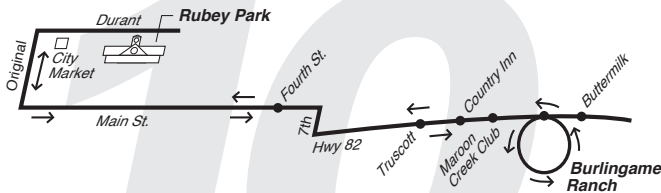

Burlingame/Hwy 82:

6:35 a.m. – 12:20 a.m.

10

Departs Burlingame at :05 & :35 from 6:35 a.m. – 11:35 p.m. Departs Rubey Park at :20 & :50 from 7:20 a.m. – 12:20 a.m.

Route Note: This bus connects with down valley buses via the Buttermilk stop on Hwy 82.

Downtowner

Downtowner App offers access to FREE transportation around Aspen. Download the App to request a ride, review boundaries and get information. Operates 8 a.m. – 11 p.m.