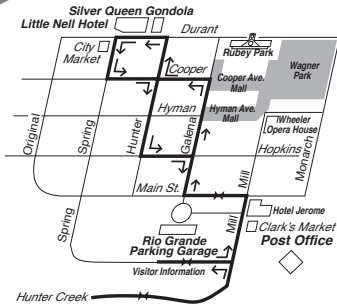

Starts Dec. 9

Operates from Dec. 9, 2017 – April 8, 2018

Continuous departures from Rubey Park and Aspen Highlands Village between 8:00 a.m. and 4:30 p.m. Before and after these hours:

Outbound: :15 and :45

Inbound: :00 and :30

Galena Street:

8:15 a.m. – 5:00 p.m.

Note New Route

Stops on demand anywhere along the route.

Departures every 10 minutes.

Cross-Town:

7:54 a.m. – 9:00 p.m.

Outbound: From Rubey Park to Aspen Club at :24 and :54 past each hour. From Rubey Park to Harris Hall at :06 and :36 past each hour.

Inbound: From Aspen Club at :00 and :30 past each hour. From Harris Hall at :15 and :45 past each hour.

Outbound: Departs Rubey Park at :15 and :45

Inbound: Departs Lupine Drive at :00 and :30

Disabled

RFTA provides paratransit services for persons with disabilities. For paratransit service within Aspen and to the airport call **970-384-4955**. For paratransit service in Glenwood Springs and Carbondale call 970-384-4855.