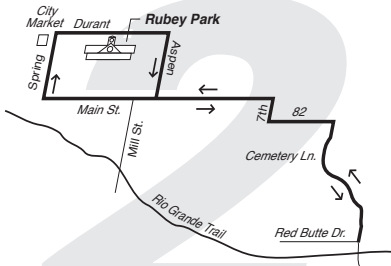

FREE CITY OF ASPEN SHUTTLES

THE CITY OF ASPEN

Effective 11/23/17 – 4/15/18

(Unless Otherwise Noted)

Hunter Creek:

6:25 a.m. – 2:00 a.m.

1

Outbound: Departs Rubey Park at :00 and :20 and :40 past each hour.

Inbound: Departs Hunter Creek at :05, :25 and :45 past each hour. Departs Centennial at :08, :28 and :48 past each hour.

Cemetery Lane:

6:42 a.m. – 2:00 a.m.

2

Outbound: Departs Rubey Park at :00 and :30 past each hour.

Inbound: Departs Red Butte Drive at :12 and :42 past each hour.

Castle/Maroon:

6:20 a.m. – 2:00 a.m.

3

Outbound: Departs Rubey Park at :00, :20 and :40 past each hour from 6:20 a.m. – 2:00 a.m. Departs Castle Ridge at :07, :27 and :47 past each hour.

Inbound: :00 and :30

Galena Street:

8:15 a.m. – 5:00 p.m.

Note New Route

Stops on demand anywhere along the route.

Departures every 10 minutes.

Cross-Town:

7:54 a.m. – 9:00 p.m.